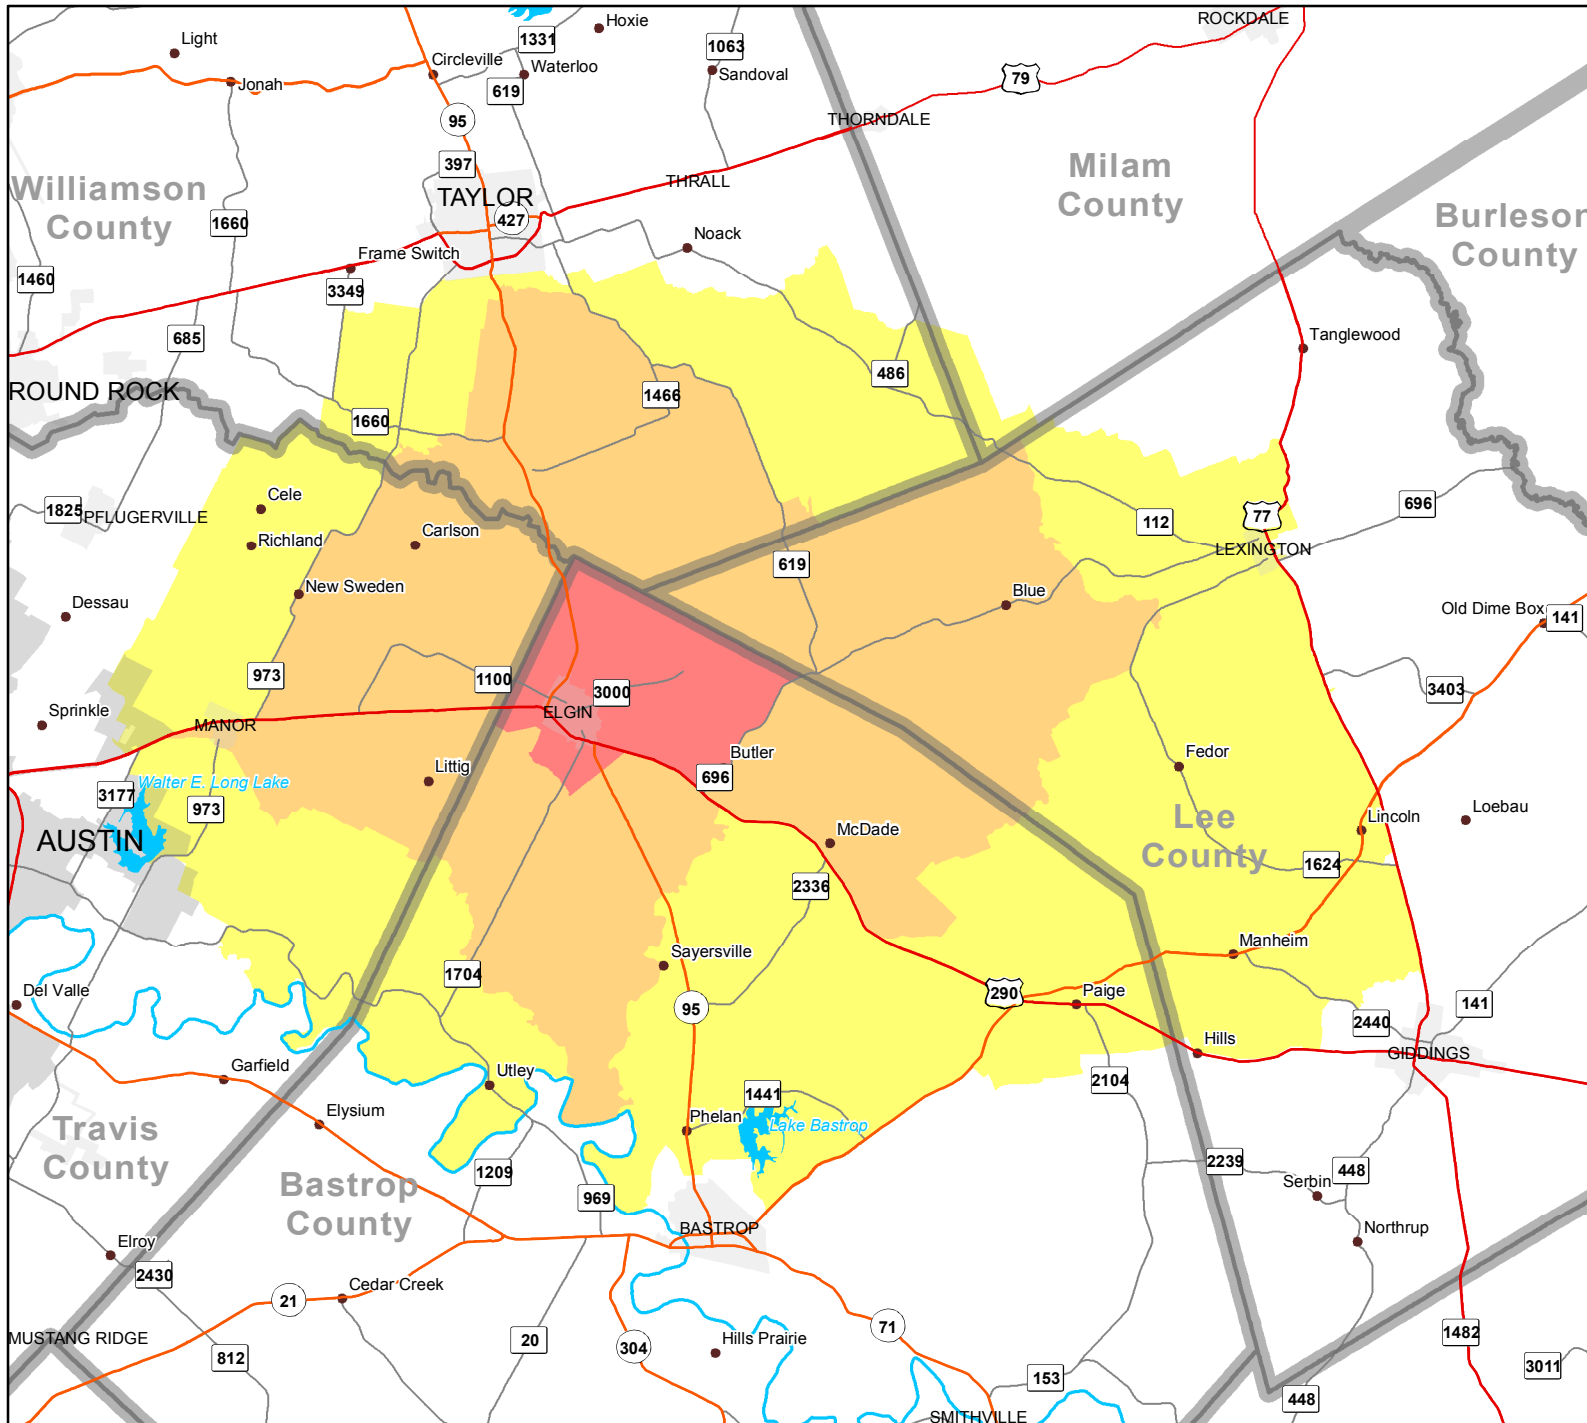

Elgin Market Study Retail Trade Areas

CAPCOG Retail
Market Study

Map Legend

- Primary Trade Area
- Secondary Trade Area
- Tertiary Trade Area

1 inch equals 6 miles
0 3 6

Overview Map

Metadata: 2005-08-18 Elgin Market Study Retail Trade Areas.mxd produced on August 18, 2005. For additional info contact CAPCOG at (512) 916-6000.

Disclaimer: The Capital Area Council of Governments (CAPCOG) provides this map and/or data 'as is' and assumes no liability for its accuracy or completeness. This is intended as a general representation only and is in no way intended to be used as survey grade information.