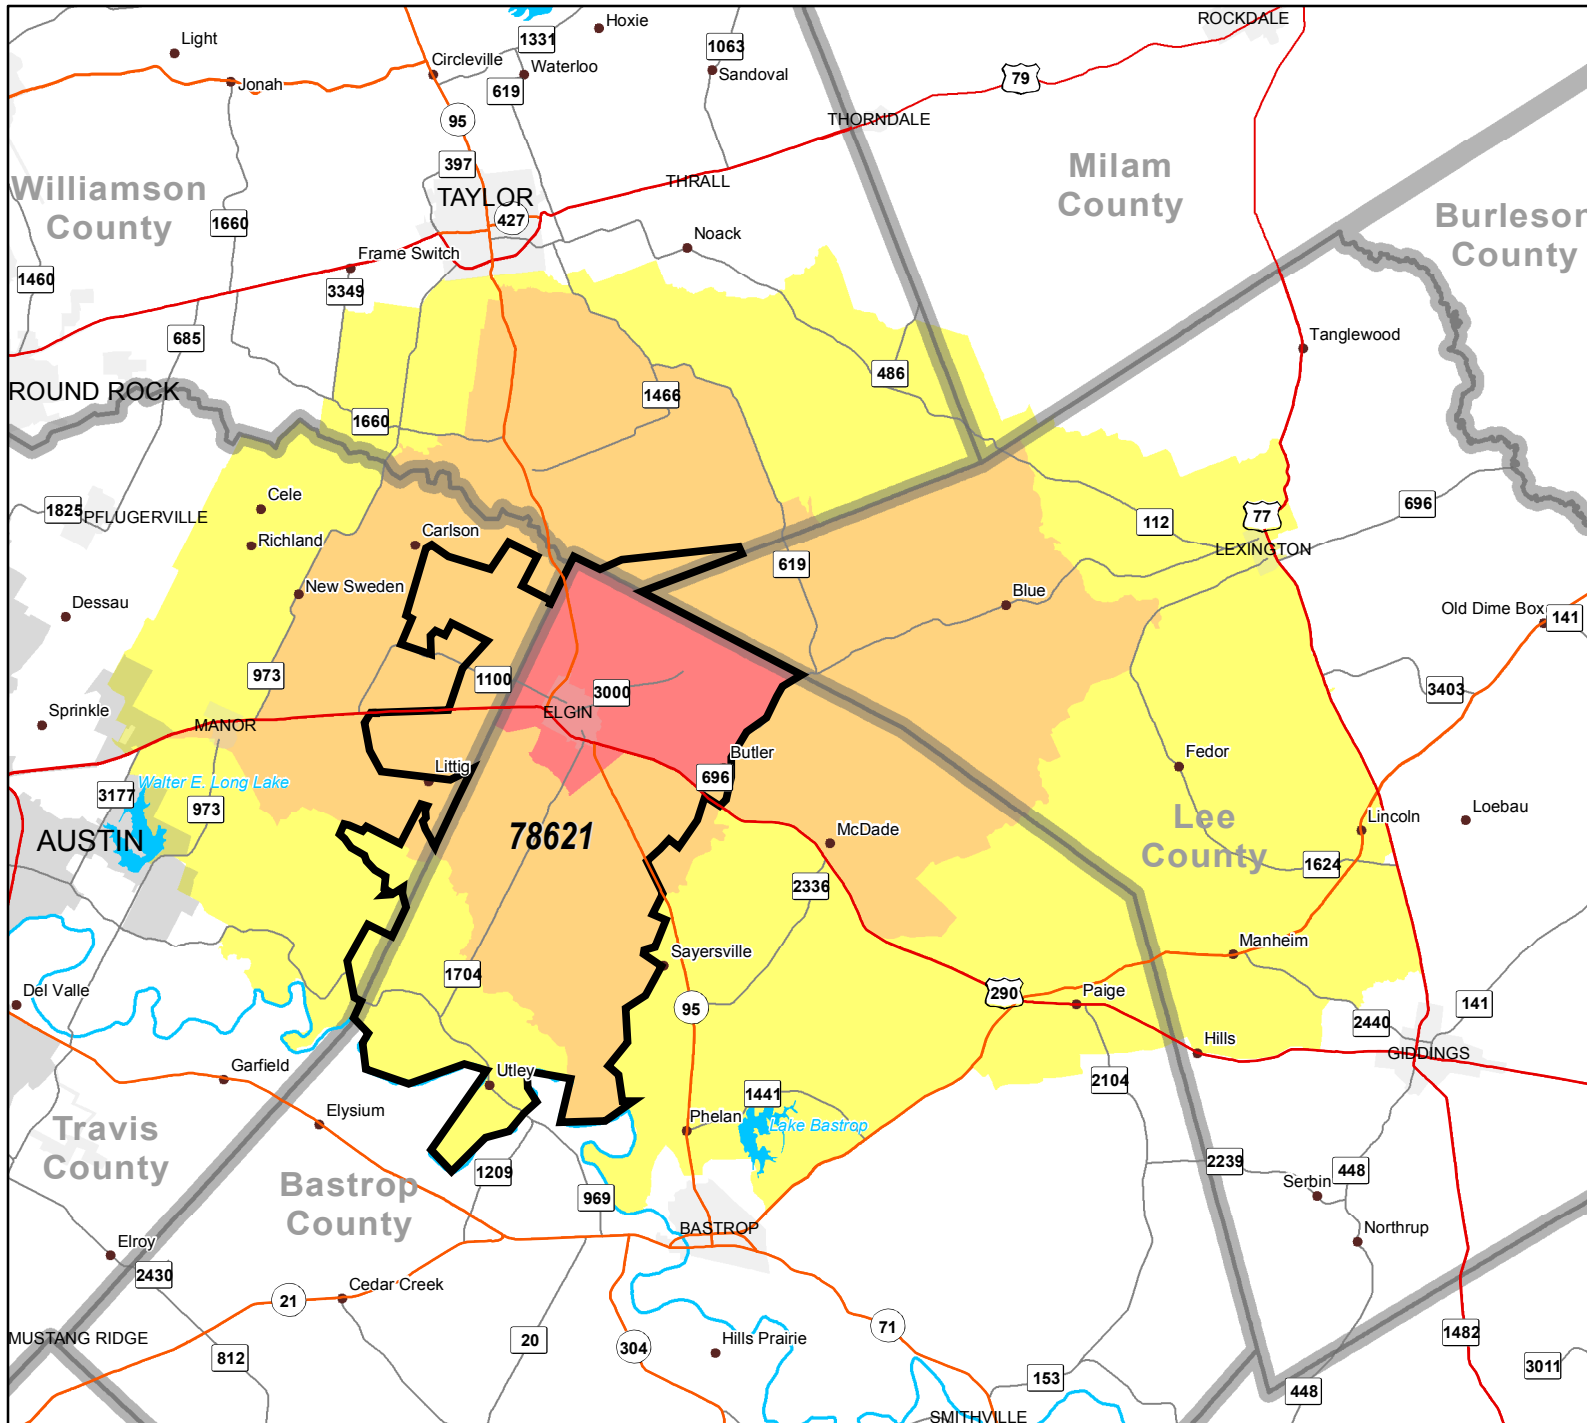

Elgin Market Study Retail Trade Areas

CAPCOG Retail
Market Study

Map Legend

- Primary Trade Area
- Secondary Trade Area
- Tertiary Trade Area
- Zip Code Boundaries

1 inch equals 6 miles
0 3 6

Overview Map

Metadata: 2005-08-18 Elgin Market Study Retail Trade Areas Plus ZIP.mxd produced on August 18, 2005. For additional info contact CAPCOG at (512) 916-6000.
Disclaimer: The Capital Area Council of Governments (CAPCOG) provides this map and/or data 'as is' and assumes no liability for its accuracy or completeness. This is intended as a general representation only and is in no way intended to be used as survey grade information.